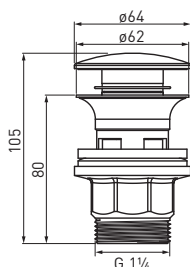

AUTOMATIC WASHBASIN PLUG

FERRO®

code: S287PP-B

PRACTICAL

replaces standard drains with sieve and rubber plug

UNIVERSAL

fits any washbasin with standard outlet

EASY-USE

fitted with automatic click-clack mechanism

AESTHETIC DESIGN

visible surfaces chromed

RELIABLE

made of durable polypropylene

DURABLE

plug mechanism fitted in upper section (dirt does not accumulate on mechanism)

SAFE

for washbasins with overflow

HYGIENIC

easy to clean and resistant to detergents

ECOLOGIC

100% recyclable

FERRO®

FERRO S.A. • ul. Przemysłowa 7, 32-050 Skawina
Poland, phone: +48 12 25 62 100 • www.ferro.pl

facebook.com/grupaferro

W1/07.2015