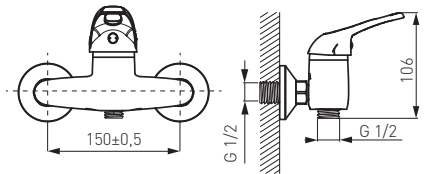

BRV1

Wall-mounted bath mixer

- ceramic cartridge
- automatic bath/shower switch
- M24x1 aerator
- G1/2 eccentric connection
- spacing 150 ± 20 mm
- G1/2 shower connector
- shower set not included
- chrome

BRV2BK

Standing washbasin mixer

- ceramic cartridge
- single-hole assembly
- drain plug not included
- M24x1 aerator
- G 3/8 - M10x1 flexible connectors
- chrome

BRV4

Standing sink mixer

- ceramic cartridge
- single-hole assembly
- M24x1 aerator
- 217 mm rotational spout
- G 3/8 - M10x1 flexible connectors
- chrome

BRV7

Wall-mounted shower mixer

- ceramic cartridge
- wall mounting
- G1/2 eccentric connection
- spacing 150 ± 20 mm
- G1/2 shower connector
- shower set not included
- chrome