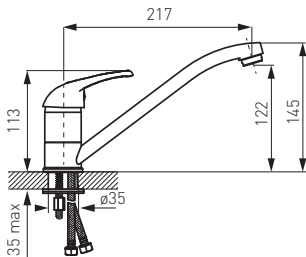

BRV1

Wall-mounted bath mixer

- ceramic cartridge
- automatic bath/shower switch
- M24x1 aerator
- G1/2 eccentric connection
- spacing 150 ± 20 mm
- G1/2 shower connector
- shower set not included
- chrome

BRV2BK

Standing washbasin mixer

- ceramic cartridge
- single-hole assembly
- drain plug not included
- M24x1 aerator
- G 3/8 - M10x1 flexible connectors
- chrome

BRV4

Standing sink mixer

- ceramic cartridge
- single-hole assembly
- M24x1 aerator
- 217 mm rotational spout
- G 3/8 - M10x1 flexible connectors
- chrome

BRV7

Wall-mounted shower mixer

- ceramic cartridge
- wall mounting
- G1/2 eccentric connection
- spacing 150 ± 20 mm
- G1/2 shower connector
- shower set not included
- chrome