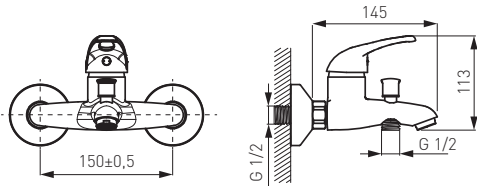

BRV1

Wall-mounted bath mixer

- ceramic cartridge
- automatic bath/shower switch
- M24x1 aerator
- G1/2 eccentric connection
- spacing 150 ± 20 mm
- G1/2 shower connector
- shower set not included
- chrome

BRV2BK

Standing washbasin mixer

- ceramic cartridge
- single-hole assembly
- drain plug not included
- M24x1 aerator
- G 3/8 - M10x1 flexible connectors
- chrome

BRV4

Standing sink mixer

- ceramic cartridge
- single-hole assembly
- M24x1 aerator
- 217 mm rotational spout
- G 3/8 - M10x1 flexible connectors
- chrome

BRV7

Wall-mounted shower mixer

- ceramic cartridge
- wall mounting
- G1/2 eccentric connection
- spacing 150 ± 20 mm
- G1/2 shower connector
- shower set not included
- chrome