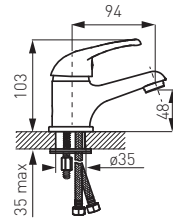

BRV1

Wall-mounted bath mixer

- ceramic cartridge
- automatic bath/shower switch
- M24x1 aerator
- G1/2 eccentric connection
- spacing 150 ± 20 mm
- G1/2 shower connector
- shower set not included
- chrome

BRV2BK

Standing washbasin mixer

- ceramic cartridge
- single-hole assembly
- drain plug not included
- M24x1 aerator
- G 3/8 - M10x1 flexible connectors
- chrome

BRV4

Standing sink mixer

- ceramic cartridge
- single-hole assembly
- M24x1 aerator
- 217 mm rotational spout
- G 3/8 - M10x1 flexible connectors
- chrome

BRV7

Wall-mounted shower mixer

- ceramic cartridge
- wall mounting
- G1/2 eccentric connection
- spacing 150 ± 20 mm
- G1/2 shower connector
- shower set not included
- chrome