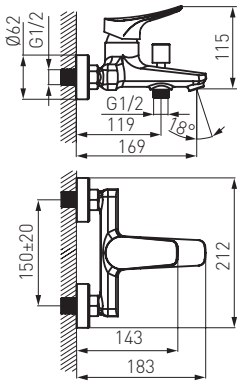

BES7

ESPACIO

BES1

Wall-mounted bath mixer

- ceramic cartridge
- automatic bath/shower switch
- M24x1 aerator
- G1/2 eccentric connection
- spacing 150 ± 20 mm
- G1/2 shower connector
- shower set not included
- chrome

BES4

Standing sink mixer

- ceramic cartridge
- single-hole assembly
- M24x1 aerator
- 181 mm rotational spout
- G 3/8 - M10x1 flexible connectors
- chrome

BES2

Standing washbasin mixer

- ceramic cartridge
- single-hole assembly
- G 1 1/4 automatic drain plug click-clak
- M24x1 aerator
- G 3/8 - M10x1 flexible connectors
- chrome

BES6

Bidet standing mixer

- ceramic cartridge
- single-hole assembly
- automatic drain plug
- aerator M24x1 with ball joint
- flexible connectors G 3/8 - M10x1
- chrome

BES2L

Standing counter washbasin mixer

- ceramic cartridge
- single-hole assembly
- M24x1 aerator
- G 3/8 - M10x1 flexible connectors
- chrome

BES7

Wall-mounted shower mixer

- ceramic cartridge
- G1/2 eccentric connection
- spacing 150 ± 20 mm
- G1/2 shower connector
- shower set not included
- chrome