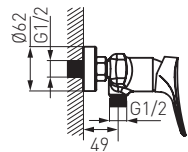

BES4

Standing sink mixer

- ceramic cartridge
- single-hole assembly
- M24x1 aerator
- 181 mm rotational spout
- G 3/8 - M10x1 flexible connectors
- chrome

BES2

Standing washbasin mixer

- ceramic cartridge
- single-hole assembly
- G 1 1/4 automatic drain plug click-clak
- M24x1 aerator
- G 3/8 - M10x1 flexible connectors
- chrome

BES6

Bidet standing mixer

- ceramic cartridge
- single-hole assembly
- automatic drain plug
- aerator M24x1 with ball joint
- flexible connectors G 3/8 - M10x1
- chrome

BES2L

Standing counter washbasin mixer

- ceramic cartridge
- single-hole assembly
- M24x1 aerator
- G 3/8 - M10x1 flexible connectors
- chrome

BES7

Wall-mounted shower mixer

- ceramic cartridge
- G1/2 eccentric connection
- spacing 150 ± 20 mm
- G1/2 shower connector
- shower set not included
- chrome