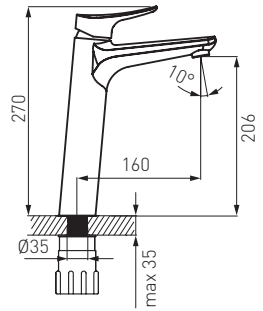

BES7

ESPACIO

BES1

Wall-mounted bath mixer

- ceramic cartridge
- automatic bath/shower switch
- M24x1 aerator
- G1/2 eccentric connection
- spacing 150 ± 20 mm
- G1/2 shower connector
- shower set not included
- chrome

BES4

Standing sink mixer

- ceramic cartridge
- single-hole assembly
- M24x1 aerator
- 181 mm rotational spout
- G 3/8 - M10x1 flexible connectors
- chrome

BES2

Standing washbasin mixer

- ceramic cartridge
- single-hole assembly
- G 1 1/4 automatic drain plug click-clak
- M24x1 aerator
- G 3/8 - M10x1 flexible connectors
- chrome

BES6

Bidet standing mixer

- ceramic cartridge
- single-hole assembly
- automatic drain plug
- aerator M24x1 with ball joint
- flexible connectors G 3/8 - M10x1
- chrome

BES2L

Standing counter washbasin mixer

- ceramic cartridge
- single-hole assembly
- M24x1 aerator
- G 3/8 - M10x1 flexible connectors
- chrome

BES7

Wall-mounted shower mixer

- ceramic cartridge
- G1/2 eccentric connection
- spacing 150 ± 20 mm
- G1/2 shower connector
- shower set not included
- chrome