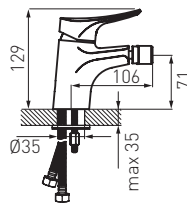

BES7

ESPACIO

BES1

Wall-mounted bath mixer

- ceramic cartridge
- automatic bath/shower switch
- M24x1 aerator
- G1/2 eccentric connection
- spacing 150 ± 20 mm
- G1/2 shower connector
- shower set not included
- chrome

BES4

Standing sink mixer

- ceramic cartridge
- single-hole assembly
- M24x1 aerator
- 181 mm rotational spout
- G 3/8 - M10x1 flexible connectors
- chrome

BES2

Standing washbasin mixer

- ceramic cartridge
- single-hole assembly
- G 1 1/4 automatic drain plug click-clak
- M24x1 aerator
- G 3/8 - M10x1 flexible connectors
- chrome

BES6

Bidet standing mixer

- ceramic cartridge
- single-hole assembly
- automatic drain plug
- aerator M24x1 with ball joint
- flexible connectors G 3/8 - M10x1
- chrome

BES2L

Standing counter washbasin mixer

- ceramic cartridge
- single-hole assembly
- M24x1 aerator
- G 3/8 - M10x1 flexible connectors
- chrome

BES7

Wall-mounted shower mixer

- ceramic cartridge
- G1/2 eccentric connection
- spacing 150 ± 20 mm
- G1/2 shower connector
- shower set not included
- chrome