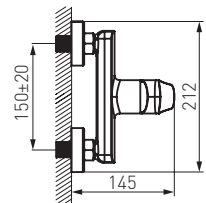

BES7

ESPACIO

BES1

Wall-mounted bath mixer

- ceramic cartridge
- automatic bath/shower switch
- M24x1 aerator
- G1/2 eccentric connection
- spacing 150 ± 20 mm
- G1/2 shower connector
- shower set not included
- chrome

BES4

Standing sink mixer

- ceramic cartridge
- single-hole assembly
- M24x1 aerator
- 181 mm rotational spout
- G 3/8 - M10x1 flexible connectors
- chrome

BES2

Standing washbasin mixer

- ceramic cartridge
- single-hole assembly
- G 1 1/4 automatic drain plug click-clak
- M24x1 aerator
- G 3/8 - M10x1 flexible connectors
- chrome

BES6

Bidet standing mixer

- ceramic cartridge
- single-hole assembly
- automatic drain plug
- aerator M24x1 with ball joint
- flexible connectors G 3/8 - M10x1
- chrome

BES2L

Standing counter washbasin mixer

- ceramic cartridge
- single-hole assembly
- M24x1 aerator
- G 3/8 - M10x1 flexible connectors
- chrome

BES7

Wall-mounted shower mixer

- ceramic cartridge
- G1/2 eccentric connection
- spacing 150 ± 20 mm
- G1/2 shower connector
- shower set not included
- chrome