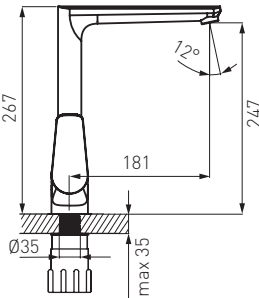

BES7

ESPACIO

BES1

Wall-mounted bath mixer

- ceramic cartridge
- automatic bath/shower switch
- M24x1 aerator
- G1/2 eccentric connection
- spacing 150 ± 20 mm
- G1/2 shower connector
- shower set not included
- chrome

BES4

Standing sink mixer

- ceramic cartridge
- single-hole assembly
- M24x1 aerator
- 181 mm rotational spout
- G 3/8 - M10x1 flexible connectors
- chrome

BES2

Standing washbasin mixer

- ceramic cartridge
- single-hole assembly
- G 1 1/4 automatic drain plug click-clak
- M24x1 aerator
- G 3/8 - M10x1 flexible connectors
- chrome

BES6

Bidet standing mixer

- ceramic cartridge
- single-hole assembly
- automatic drain plug
- aerator M24x1 with ball joint
- flexible connectors G 3/8 - M10x1
- chrome

BES2L

Standing counter washbasin mixer

- ceramic cartridge
- single-hole assembly
- M24x1 aerator
- G 3/8 - M10x1 flexible connectors
- chrome

BES7

Wall-mounted shower mixer

- ceramic cartridge
- G1/2 eccentric connection
- spacing 150 ± 20 mm
- G1/2 shower connector
- shower set not included
- chrome