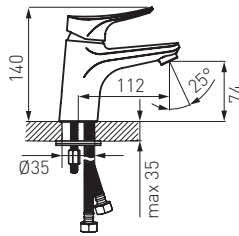

BES7

ESPACIO

BES1

Wall-mounted bath mixer

- ceramic cartridge
- automatic bath/shower switch
- M24x1 aerator
- G1/2 eccentric connection
- spacing 150 ± 20 mm
- G1/2 shower connector
- shower set not included
- chrome

BES4

Standing sink mixer

- ceramic cartridge
- single-hole assembly
- M24x1 aerator
- 181 mm rotational spout
- G 3/8 - M10x1 flexible connectors
- chrome

BES2

Standing washbasin mixer

- ceramic cartridge
- single-hole assembly
- G 1 1/4 automatic drain plug click-clak
- M24x1 aerator
- G 3/8 - M10x1 flexible connectors
- chrome

- ceramic cartridge
- single-hole assembly
- M24x1 aerator
- G 3/8 - M10x1 flexible connectors
- chrome

BES7

Wall-mounted shower mixer

- ceramic cartridge
- G1/2 eccentric connection
- spacing 150 ± 20 mm
- G1/2 shower connector
- shower set not included
- chrome